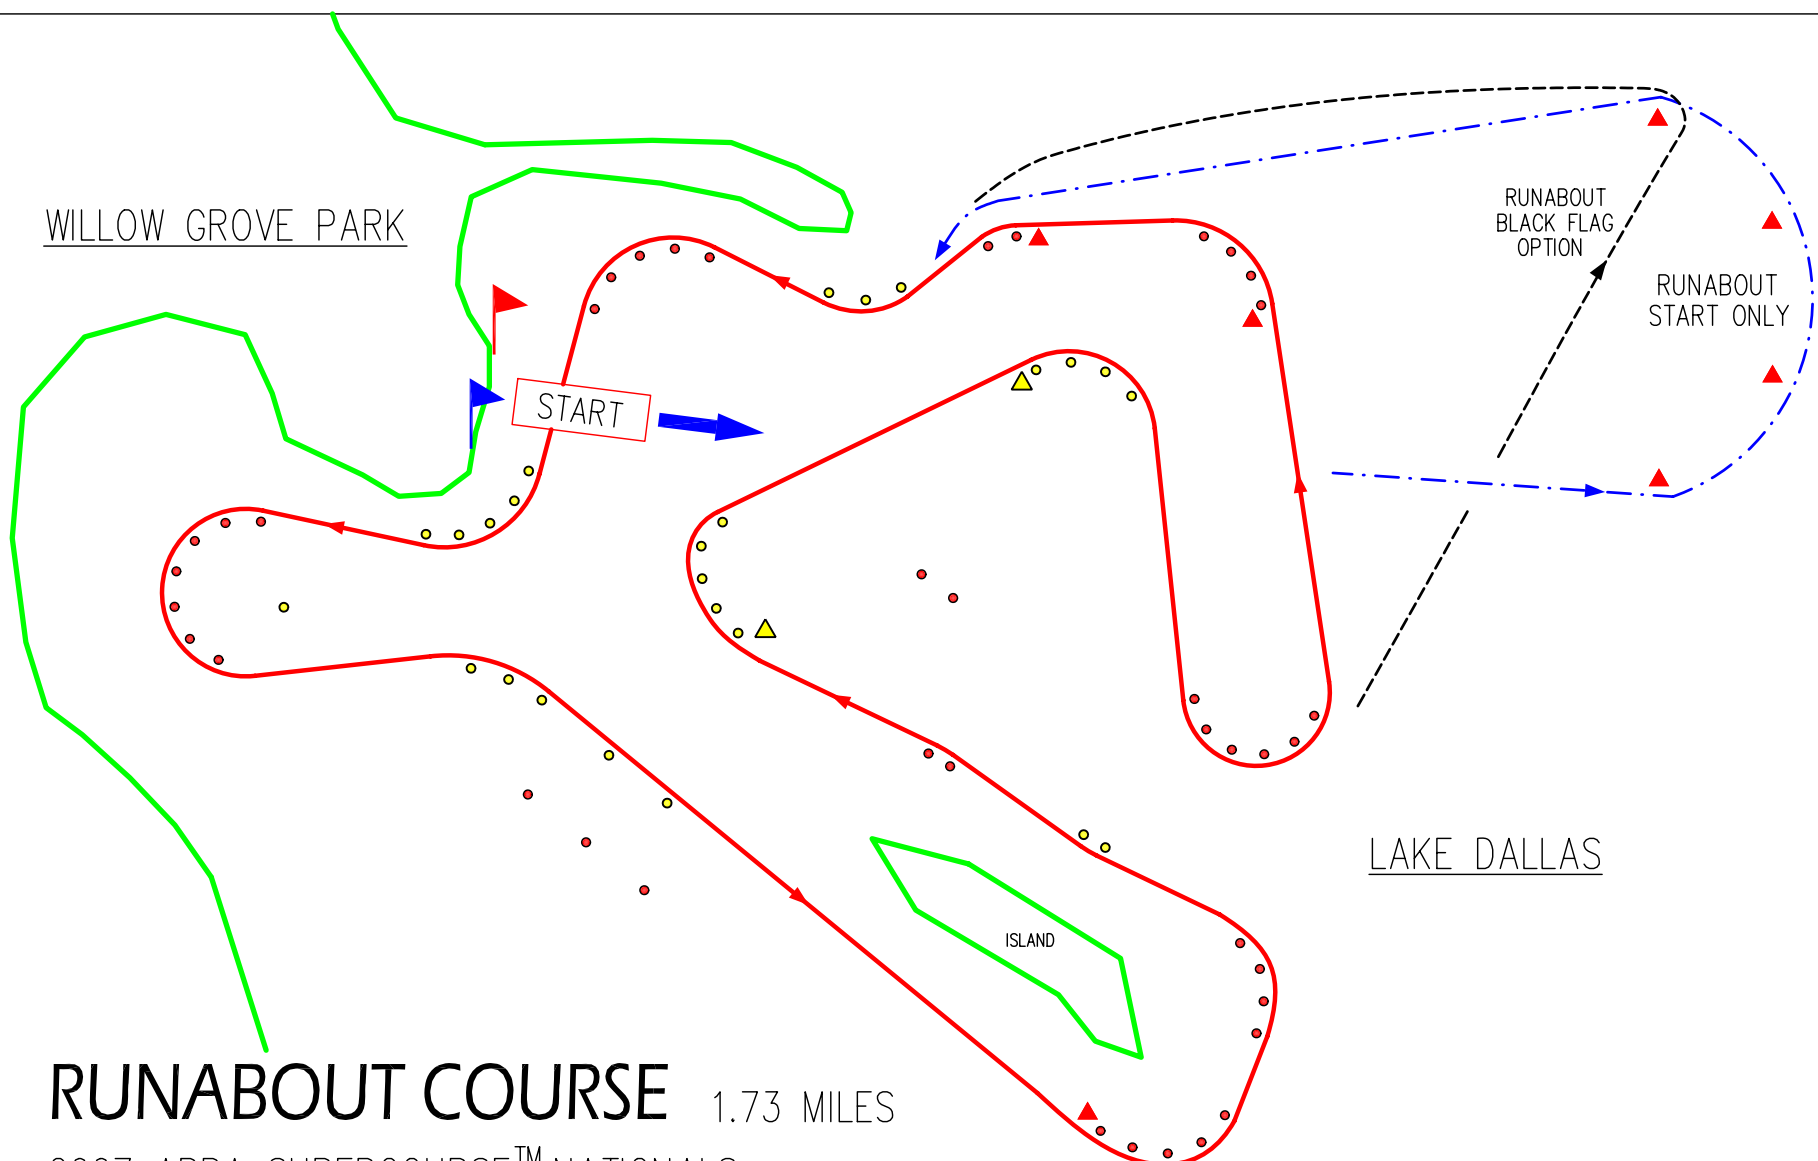

WILLOW GROVE PARK

RUNABOUT
BLACK FLAG
OPTION

RUNABOUT
START ONLY

LAKE DALLAS

ISLAND

RUNABOUT COURSE 1.73 MILES

2007 APBA SUPERCOURSE™ NATIONALS
WILLOW GROVE PARK
LAKE DALLAS, TEXAS
SEPTEMBER 15 & 16

500 FT