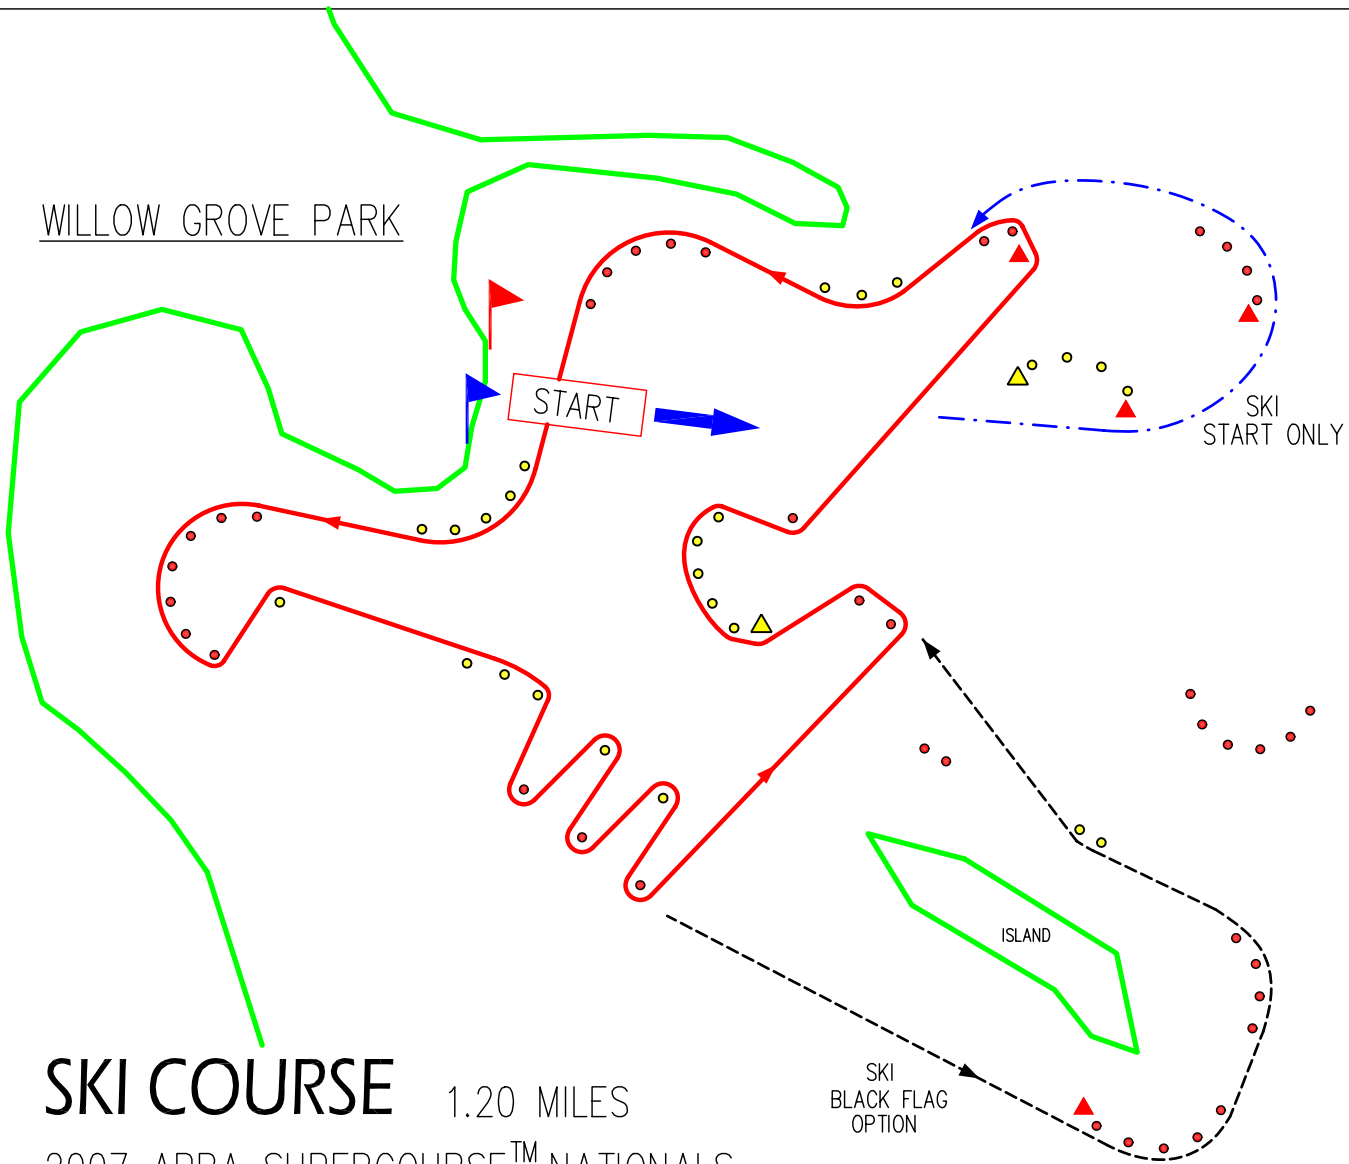

WILLOW GROVE PARK

LAKE DALLAS

**SKI COURSE** 1.20 MILES  
2007 APBA SUPERCOURSE™ NATIONALS  
WILLOW GROVE PARK  
LAKE DALLAS, TEXAS  
SEPTEMBER 15 & 16